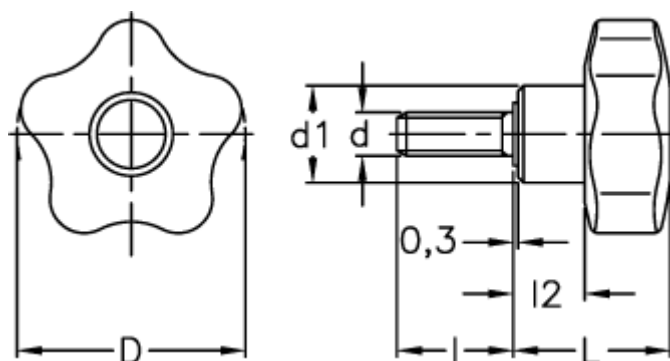

Article number: 23020699139

Description: E+G Lobe knob  
VCT.40 p-M8x25-C9, black cap

## Measures

D	=	40
d1	=	17
d 6g	=	M8
l	=	25
L	=	27.0
l2	=	12